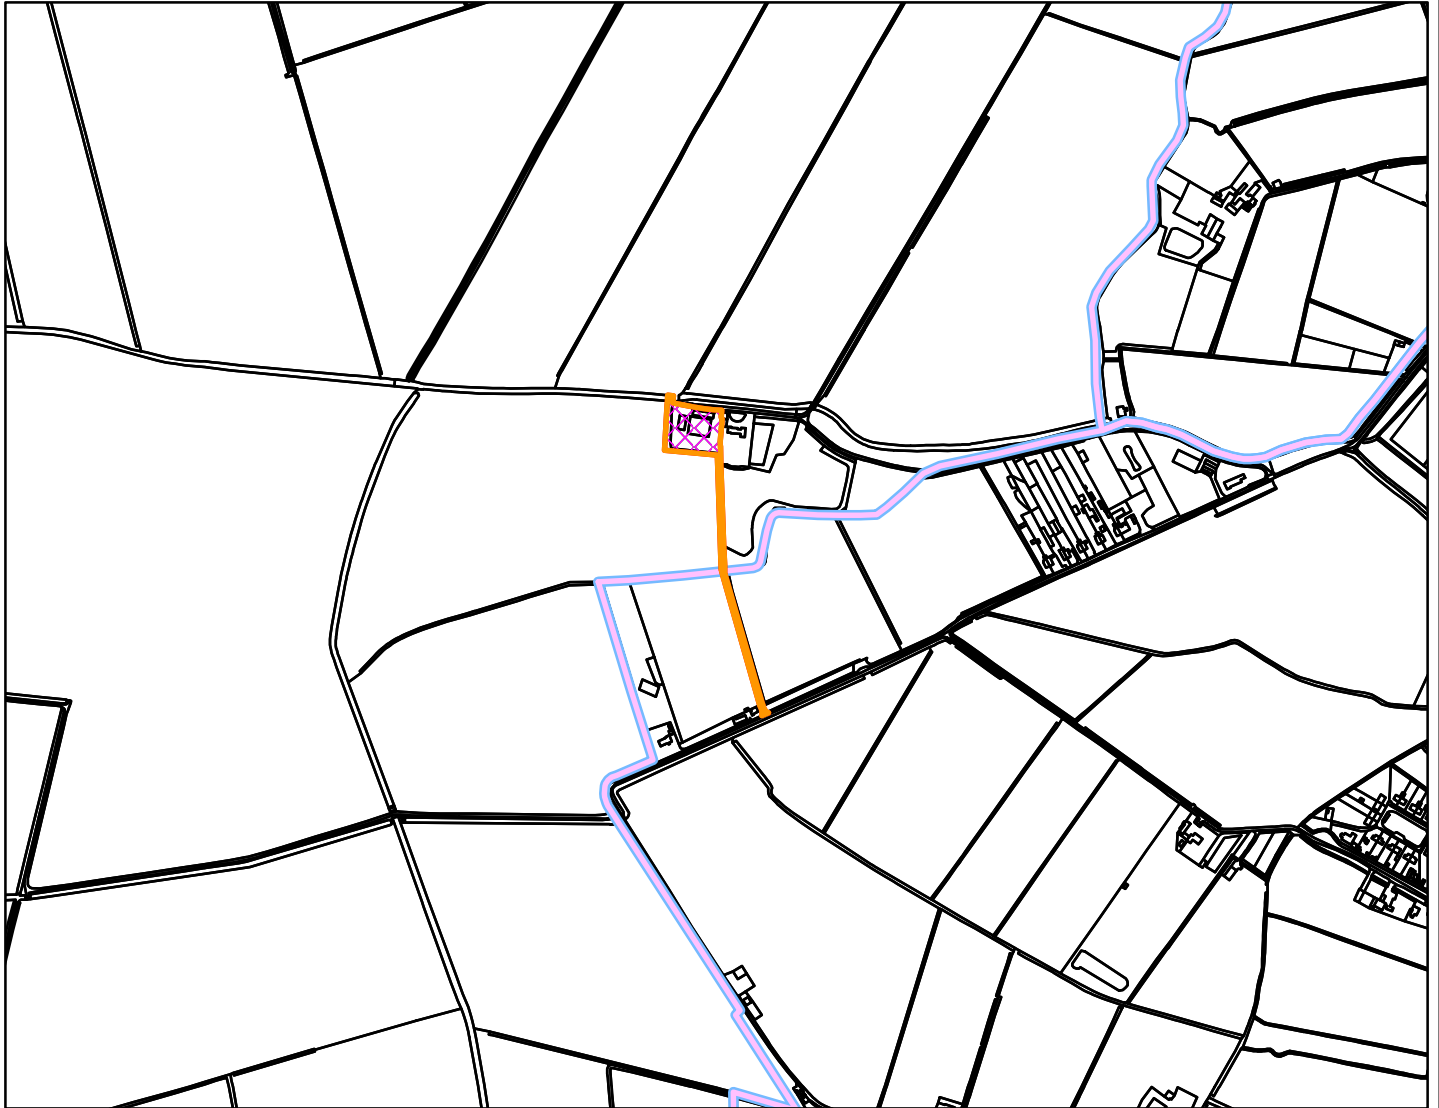

23/02010/F

Borough Council of  
King's Lynn &  
West Norfolk

Long Beach Farm Thurlands Drove Upwell PE14 9AP

**Legend**

**Scale:** 1:10,000

Reproduced from the Ordnance Survey map with permission of the Controller of His Majesty's Stationery Office © Crown Copyright 2023.

Unauthorised reproduction infringes Crown Copyright and may lead to prosecution or civil proceedings.

Organisation	BCKLWN
Department	Department
Comments	Not Set
Date	14/12/2023
MSA Number	0100024314